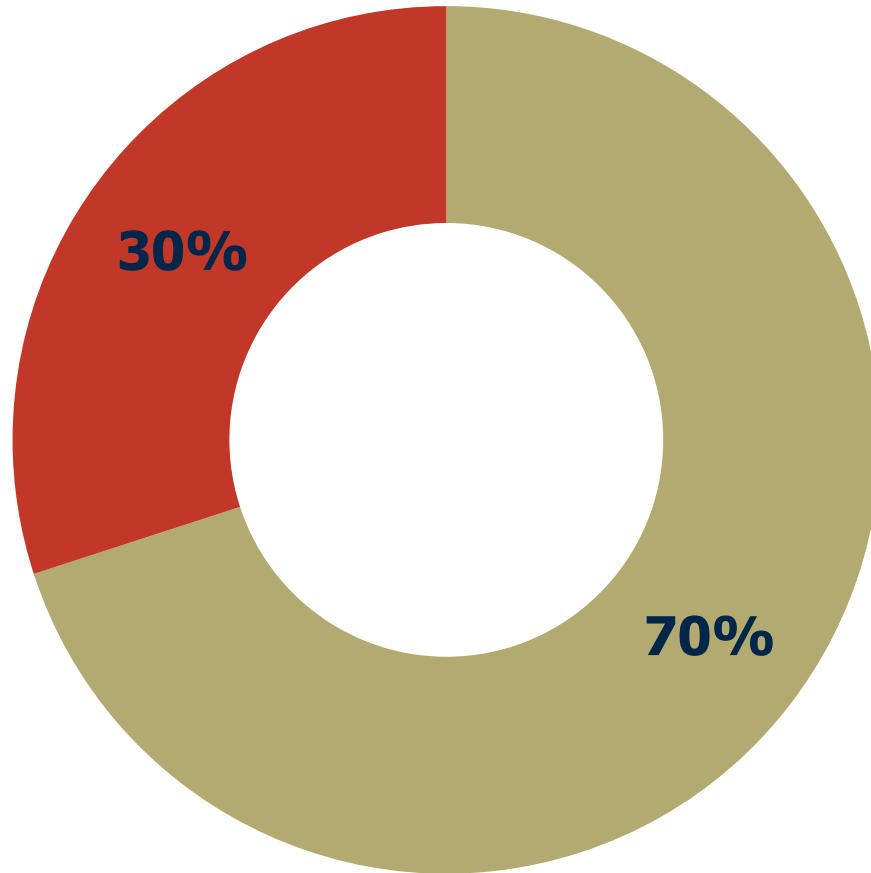

Summary:
***An Evening with the
Stars***

March 10, 2011

Dr. Nancy J. McGinley
Superintendent of Schools

30+
sponsors

350+
attendees

40+
volunteers

**Gala
Success!**

```
graph TD; A[30+ sponsors] --> C((Gala Success!)); B[350+ attendees] --> C; D[40+ volunteers] --> C;
```

In-kind Donations – Over \$100,000!

- Event Items
(e.g., beverages, entertainment, flowers)
- Auction Items
Over 130 items!
(e.g., airline tickets, artwork, golf packages)

Gala Income

- Sponsors
- Auction
- Tickets

Gala Profit

Exceeded
goal by
165%