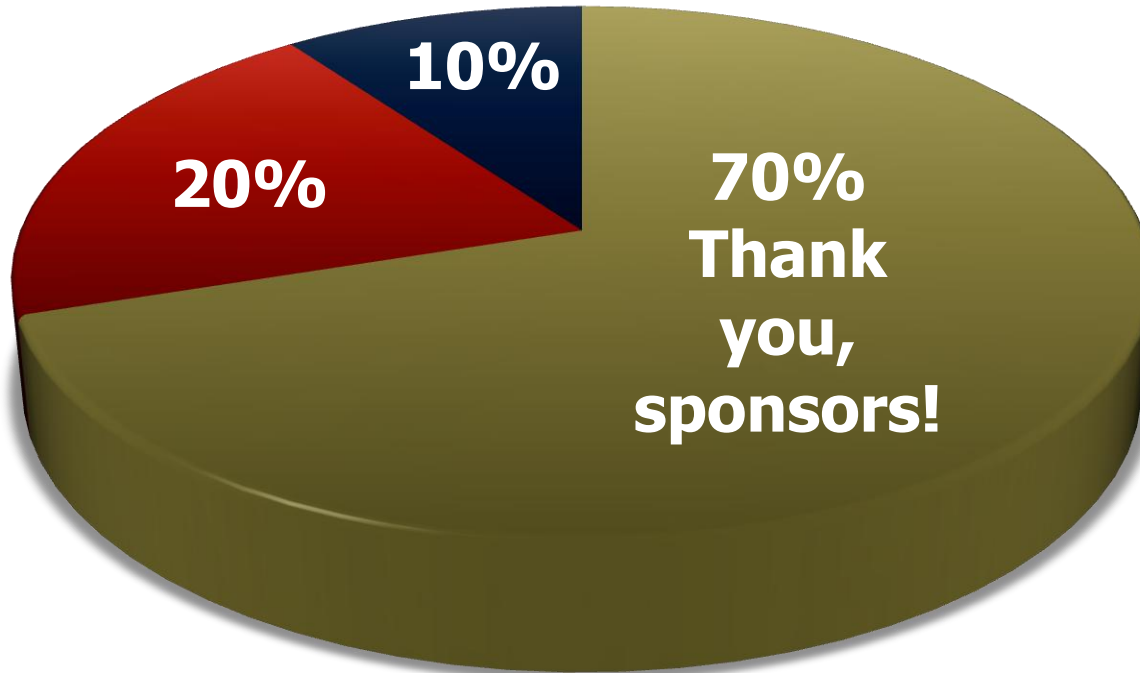

Summary:
***An Evening with the
Stars***

March 10, 2011

Dr. Nancy J. McGinley
Superintendent of Schools

30+
sponsors

350+
attendees

40+
volunteers

**Gala
Success!**

```
graph TD; A[30+ sponsors] --> C((Gala Success!)); B[350+ attendees] --> C; D[40+ volunteers] --> C;
```

In-kind Donations – Over \$100,000!

- Event Items
(e.g., beverages, entertainment, flowers)
- Auction Items
Over 130 items!
(e.g., airline tickets, artwork, golf packages)

Gala Income

- Sponsors
- Auction
- Tickets

Gala Profit

Exceeded
goal by
165%