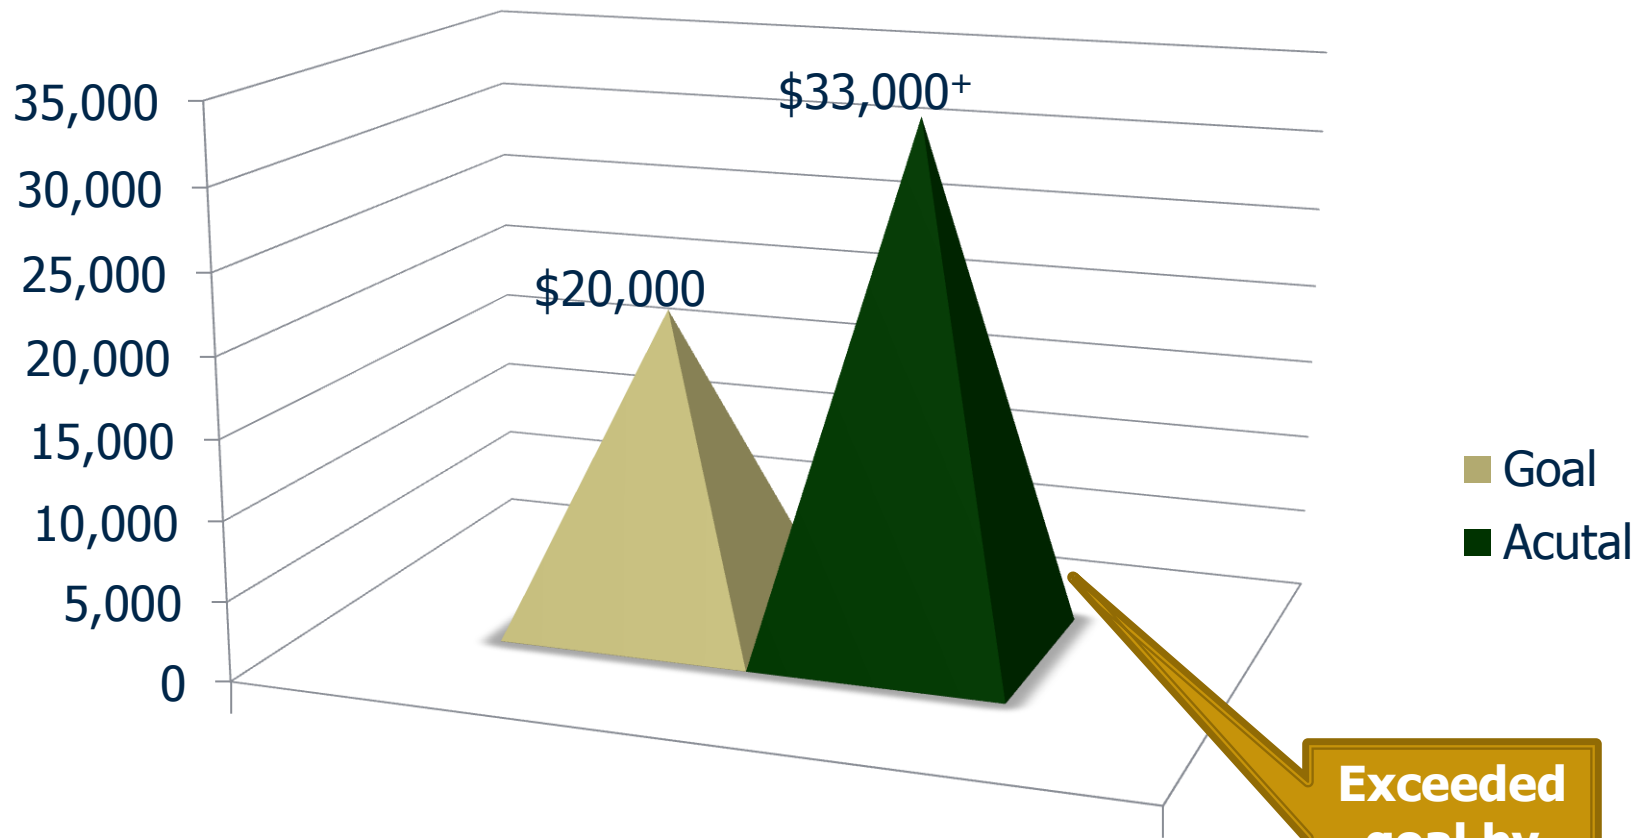

Summary:
***An Evening with the
Stars***

March 10, 2011

Dr. Nancy J. McGinley
Superintendent of Schools

30+
sponsors

350+
attendees

40+
volunteers

**Gala
Success!**

```
graph TD; A[30+ sponsors] --> C((Gala Success!)); B[350+ attendees] --> C; D[40+ volunteers] --> C;
```

In-kind Donations – Over \$100,000!

- Event Items
(e.g., beverages, entertainment, flowers)
- Auction Items
Over 130 items!
(e.g., airline tickets, artwork, golf packages)

Gala Income

- Sponsors
- Auction
- Tickets

Gala Profit

Exceeded
goal by
165%